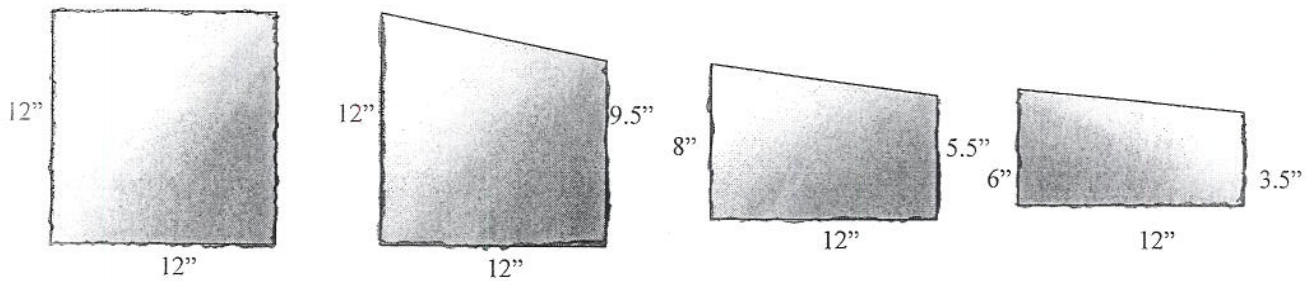

Effective February 1, 2012

ARTISAN 3" COMBO CAP 4 SHAPE

		Pallet Price	Layer Price
100026964	AR 3" COMBO CAP 4 SHAPE GREY	\$378.04	\$37.80
100026965	AR 3" COMBO CAP 4 SHAPE TAN	\$378.04	\$37.80
100039662	AR 3" COMBO CAP 4 SHAPE POSITANO	\$378.04	\$37.80
100039659	AR 3" COMBO CAP 4 SHAPE NAPLES	\$378.04	\$37.80
100039660	AR 3" COMBO CAP 4 SHAPE VENICE	\$378.04	\$37.80
100039661	AR 3" COMBO CAP 4 SHAPE SIENNA	\$378.04	\$37.80

This product is a 4 piece system and is sold only in pallet and layer quantities!!

COMBO CAP 4 SHAPE DATA:

115 Linear Feet per pallet = \$378.04 per pallet
11.6 Linear Feet per layer = \$37.80 per layer
15-16 Pieces per layer
150 Pieces per pallet
10 Layers per pallet

COMBO WALL 4 SHAPE DATA:

26 Square Feet per pallet (Face Area) = \$378.04 per pallet
2.6 Square Feet per layer = \$37.80 per layer
15-16 Pieces per layer
150 Pieces per pallet
10 Layers per pallet

- 1) Pricing is F.O.B. Basalite-Sparks
- 2) Pallet deposit \$15; \$13 credit upon return in reusable condition